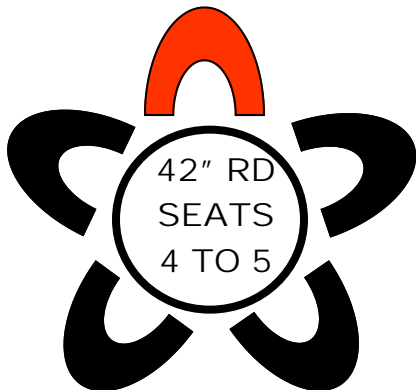

# LONG TABLE SEATING GUIDE

**THE RED CHAIRS REFLECT MAXIMUM SEATING.  
MAXIMUM SEATING MEANS CHAIRS WILL BE TIGHTER AROUND TABLES**

# ROUND TABLE SEATING GUIDE

**THE RED CHAIRS REFLECT MAXIMUM SEATING.  
MAXIMUM SEATING MEANS CHAIRS WILL BE TIGHTER AROUND TABLES**