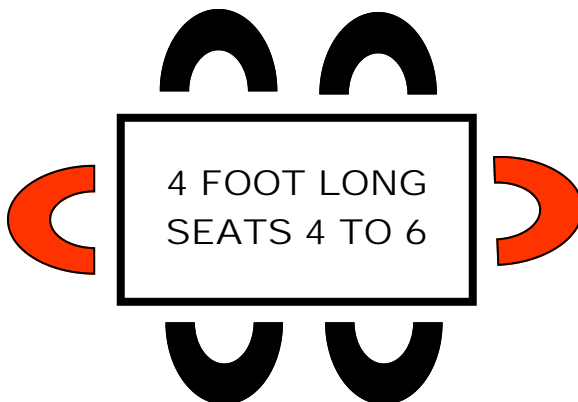

# LONG TABLE SEATING GUIDE

**THE RED CHAIRS REFLECT MAXIMUM SEATING.  
MAXIMUM SEATING MEANS CHAIRS WILL BE TIGHTER AROUND TABLES**

# ROUND TABLE SEATING GUIDE

**THE RED CHAIRS REFLECT MAXIMUM SEATING.  
MAXIMUM SEATING MEANS CHAIRS WILL BE TIGHTER AROUND TABLES**