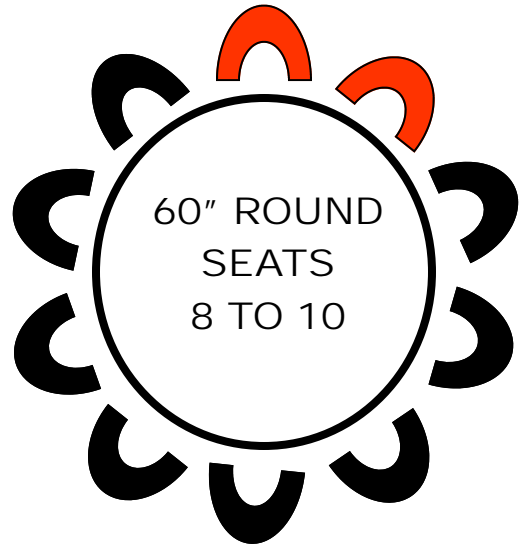

# LONG TABLE SEATING GUIDE

**THE RED CHAIRS REFLECT MAXIMUM SEATING.  
MAXIMUM SEATING MEANS CHAIRS WILL BE TIGHTER AROUND TABLES**

# ROUND TABLE SEATING GUIDE

**THE RED CHAIRS REFLECT MAXIMUM SEATING.  
MAXIMUM SEATING MEANS CHAIRS WILL BE TIGHTER AROUND TABLES**