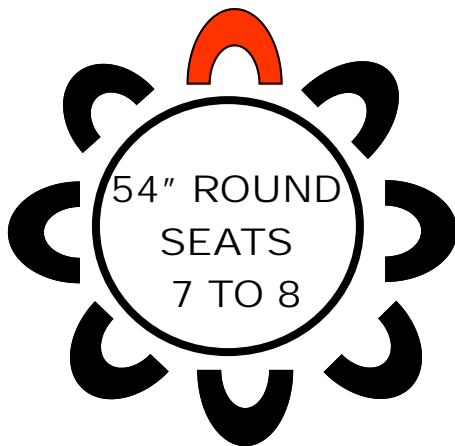

# LONG TABLE SEATING GUIDE

**THE RED CHAIRS REFLECT MAXIMUM SEATING.  
MAXIMUM SEATING MEANS CHAIRS WILL BE TIGHTER AROUND TABLES**

# ROUND TABLE SEATING GUIDE

**THE RED CHAIRS REFLECT MAXIMUM SEATING.  
MAXIMUM SEATING MEANS CHAIRS WILL BE TIGHTER AROUND TABLES**