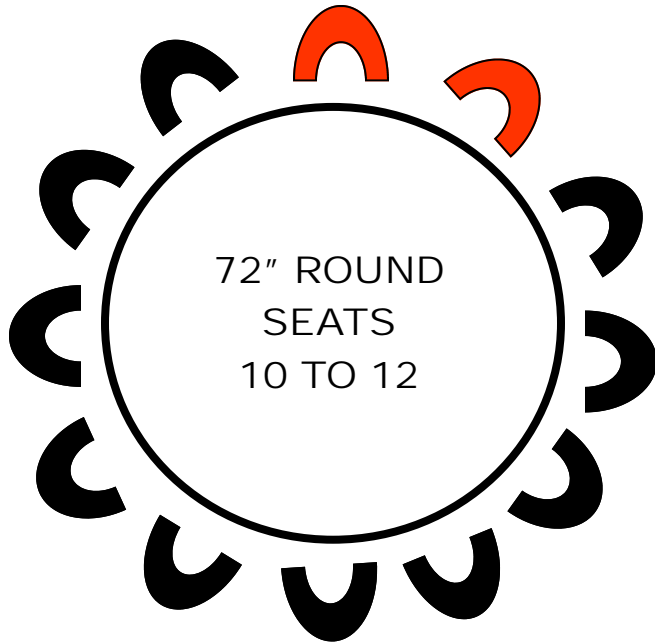

# LONG TABLE SEATING GUIDE

**THE RED CHAIRS REFLECT MAXIMUM SEATING.  
MAXIMUM SEATING MEANS CHAIRS WILL BE TIGHTER AROUND TABLES**

# ROUND TABLE SEATING GUIDE

**THE RED CHAIRS REFLECT MAXIMUM SEATING.  
MAXIMUM SEATING MEANS CHAIRS WILL BE TIGHTER AROUND TABLES**