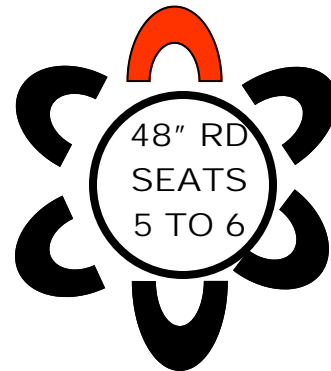

# LONG TABLE SEATING GUIDE

**THE RED CHAIRS REFLECT MAXIMUM SEATING.  
MAXIMUM SEATING MEANS CHAIRS WILL BE TIGHTER AROUND TABLES**

# ROUND TABLE SEATING GUIDE

**THE RED CHAIRS REFLECT MAXIMUM SEATING.  
MAXIMUM SEATING MEANS CHAIRS WILL BE TIGHTER AROUND TABLES**